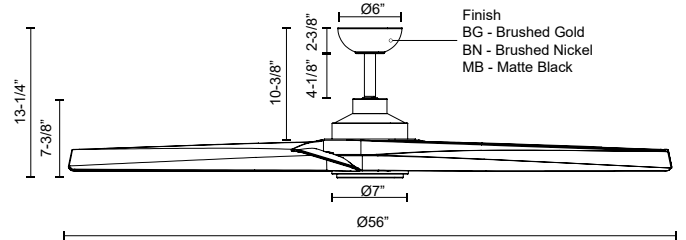

SPECIFICATION DETAILS

Fixture Dimensions	D56" x H13-1/4"
Light Source	LED
Max Wattage	Total 53W Max [20W LED + Max 33W Motor]
Total Lumens	1900lm
Delivered Lumens	1082lm
Voltage	120V
Color Temperature	3000K
CRI (Ra)	90CRI
LED Rated Life	50,000 hours
Dimming	Integrated Dimming with Remote
Diffuser Details	Polymeric Diffuser
Material	Steel & Aluminum Body, ABS Blade
Rod Length	4-1/8" (for different rod length, contact factory)
Wire Length	78" with 78" safety cable
Minimum Hang Height	13"
Location	Damp
Illumination Direction	Downlight
Canopy Dimensions	D6" x H2 3/8"
Sloped Ceiling Adaptable	Yes, Up to 25 Degrees
Minimum Distance to Floor	84"
Ceiling to Blade Distance	10-3/8" Minimal
Blade	4 Blades @ 14.5 Degrees Pitch
Control	Remote Control
Fan RPM	6 Speed (Reversible), 50-130rpm
CFM	6500 Max
Airflow Efficiency (CFM/WATT)	815 Max
Estimated Yearly Energy Cost ($)	6
Paint Finish	BG02; BN01; MB01;

* For custom options, consult factory for details.

* For warranty information, please visit www.kuzcolighting.com/warranty

DESCRIPTION

The Horizon fan collection is a simple, modern design with elegant decorative touches. Available in three stunning finishes, including a trendy Black and Brushed Gold mixed-metal option, the Horizon Collection is truly stunning. Fan is remote controlled and features six speeds and dimmable LED illumination.

KUZCO

CANADA: 19054 28TH AVENUE - SURREY, BC V3Z 6M3

USA: 3035 E. LONE MOUNTAIN ROAD - LAS VEGAS, NV 89081

WWW.KUZCOLIGHTING.COM

© 2023 KUZCO LIGHTING. ALL RIGHTS RESERVED.

COMMENT